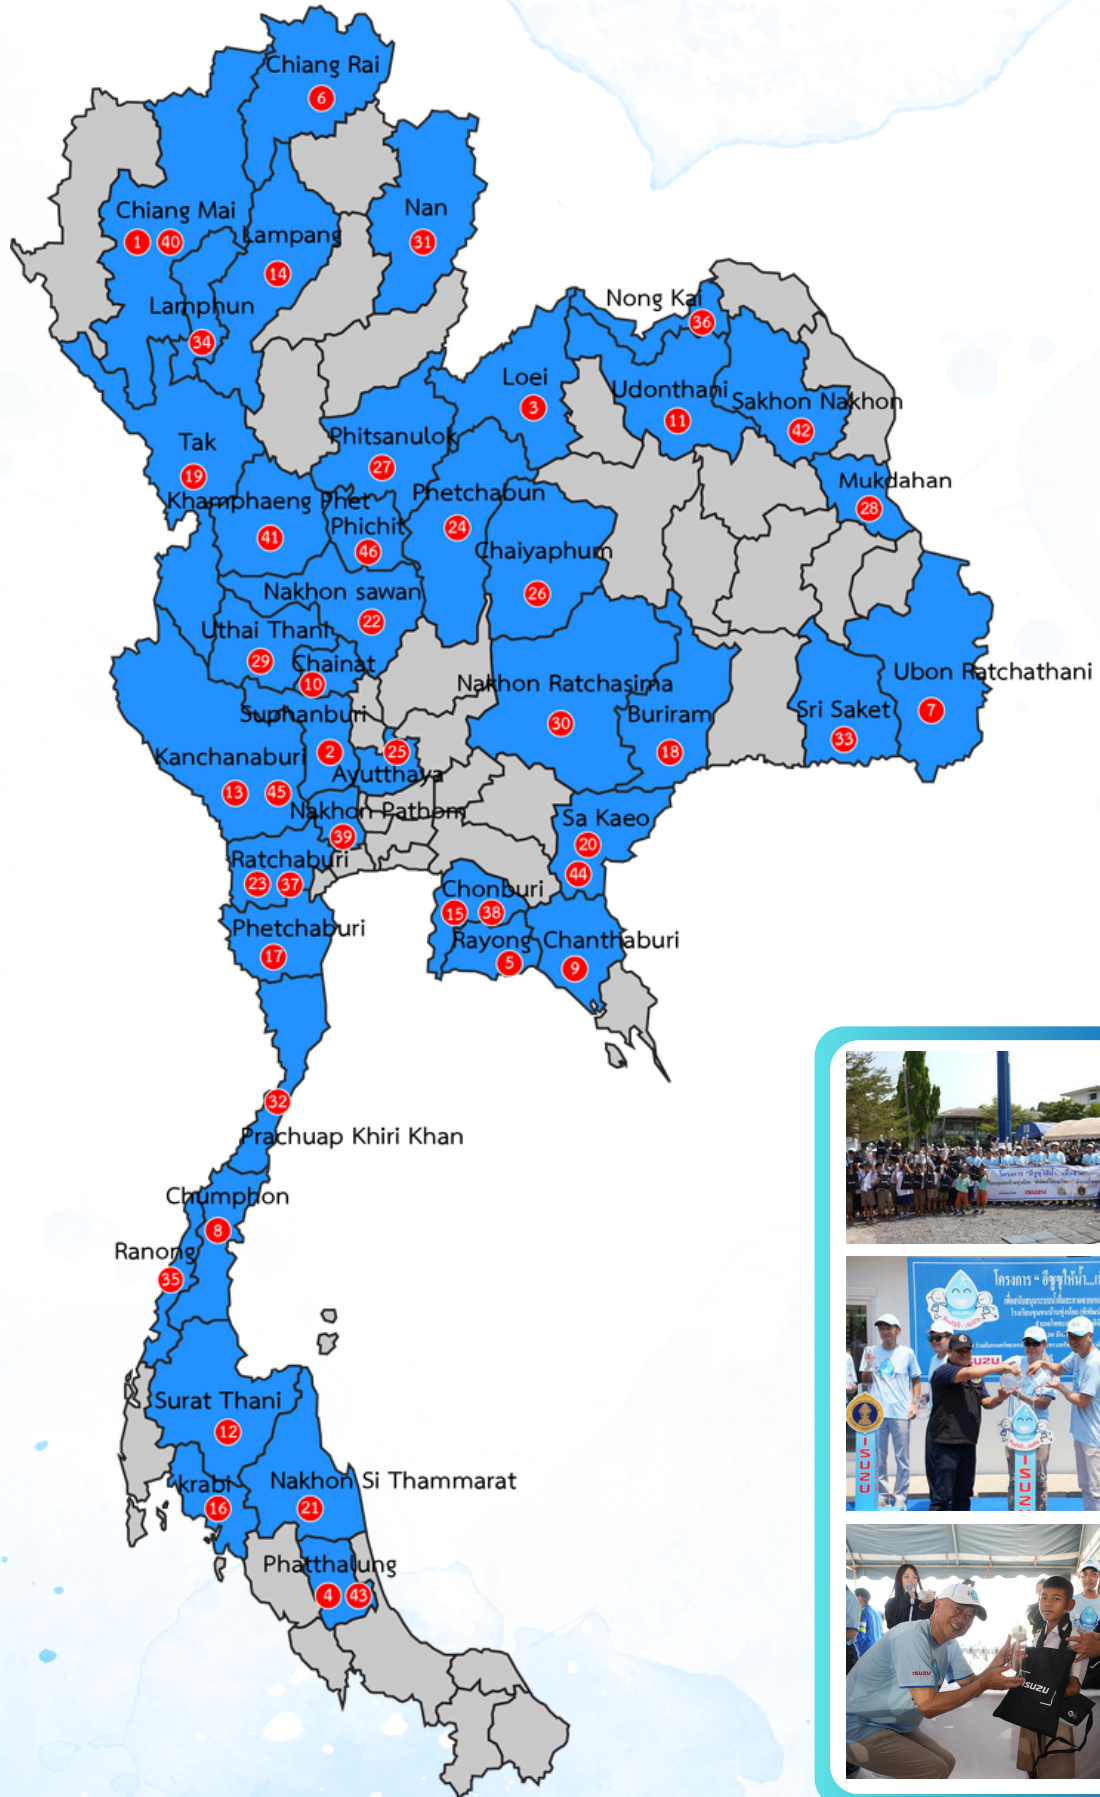

Isuzu Gives Water...for Life

2013 - 2026

No.	Date of event	School name	Province	Number of students
24	10 November 2016	Subbon Wittayakhom school	Phetchabun	333
23	7 September 2016	Baan Berk Prai school	Ratchaburi	312
22	29 July 2016	Baan Panasawan school	Nakhon Sawan	298
21	21 June 2016	Baan Talay Song Hong school	Nakhon Si Thammarat	310
20	17 March 2016	Baan Khokplai school	Sa Kaeo	371
19	20 January 2016	Baan Toongtham school	Tak	290
18	11 November 2015	Wat Ban Kra Chay school	Buriram	258
17	16 September 2015	A. H. Link school	Phetchaburi	249
16	27 July 2015	Khaodin Prachanukul school	Krabi	162
15	28 May 2015	Wat Pa Kaew school	Chonburi	183
14	31 March 2015	Baan Mae Taa School Learning school	Lampang	159
13	17 February 2015	Baan Huai Sua school	Kanchanaburi	426
12	12 November 2014	Sahakorn Nikom school	Surat Thani	300
11	17 September 2014	Baan Wang Chompoo school	Udonthani	137
10	30 July 2014	Baan Nong Jang school	Chainat	139
9	4 June 2014	Baan Khao Hom school	Chanthaburi	204
8	27 March 2014	Pracha Bussayawit school	Chumphon	103
7	24 February 2014	Baan Oob Moong Kaeng Kliang school	Ubon Ratchathani	193
6	4 December 2013	Baan Paya Pipak school	Chiang Rai	154
5	6 November 2013	Baan Nong Rai school	Rayong	153
4	14 October 2013	Baan Dan Lode school	Phatthalung	227
3	5 August 2013	Baan Kaew Methee school	Loei	118
2	13 May 2013	Ban Lawa Wang Kwai school	Suphanburi	260
1	30 March 2013	Ban Huay Ja Kan Tor.Chor.Dor.Anusorn school	Chiang Mai	310

Isuzu Gives Water...for Life

2013 - 2026