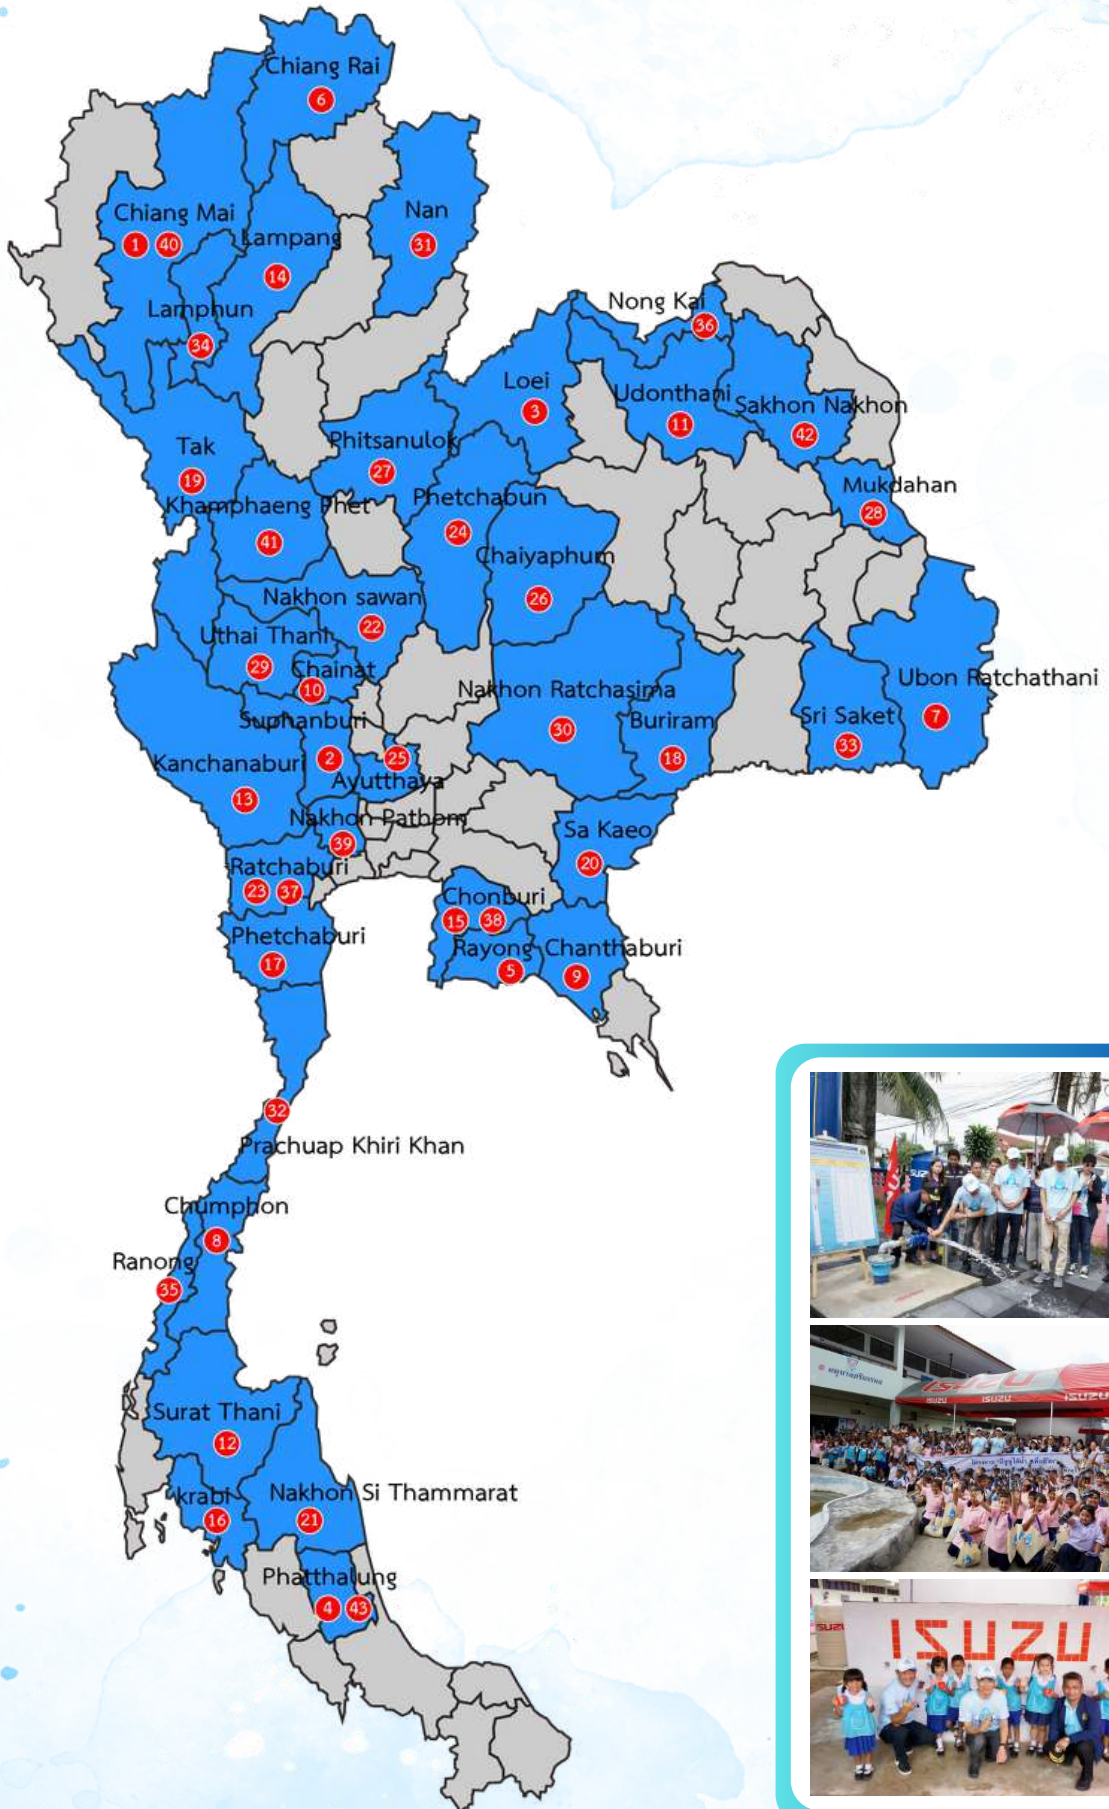

Isuzu Gives Water...for Life

2013 - 2023

No.	Date of event	School name	Province	Number of students
22	29 July 2016	Baan Panasawan school	Nakhon Sawan	298
21	21 June 2016	Baan Talay Song Hong school	Nakhon Si Thammarat	310
20	17 March 2016	Baan Khokplai school	Sa Kaeo	371
19	20 January 2016	Baan Toongtham school	Tak	290
18	11 November 2015	Wat Ban Kra Chay school	Buriram	258
17	16 September 2015	A. H. Link school	Phetchaburi	249
16	27 July 2015	Khaodin Prachanukul school	Krabi	162
15	28 May 2015	Wat Pa Kaew school	Chonburi	183
14	31 March 2015	Baan Mae Taa School Learning school	Lampang	159
13	17 February 2015	Baan Huai Sua school	Kanchanaburi	426
12	12 November 2014	Sahakorn Nikom school	Surat Thani	300
11	17 September 2014	Baan Wang Chompoo school	Udonthani	137
10	30 July 2014	Baan Nong Jang school	Chainat	139
9	4 June 2014	Baan Khao Hom school	Chanthaburi	204
8	27 March 2014	Pracha Bussayawit school	Chumphon	103
7	24 February 2014	Baan Oob Moong Kaeng Kiang school	Ubon Ratchathani	193
6	4 December 2013	Baan Paya Pipak school	Chiang Rai	154
5	6 November 2013	Baan Nong Rai school	Rayong	153
4	14 October 2013	Baan Dan Lode school	Phatthalung	227
3	5 August 2013	Baan Kaew Methee school	Loei	118
2	13 May 2013	Ban Lawa Wang Kwai school	Suphanburi	260
1	30 March 2013	Ban Huay Ja Kan Tor.Chor.Dor.Anusorn school	Chiang Mai	310

Isuzu Gives Water...for Life

2013 - 2023